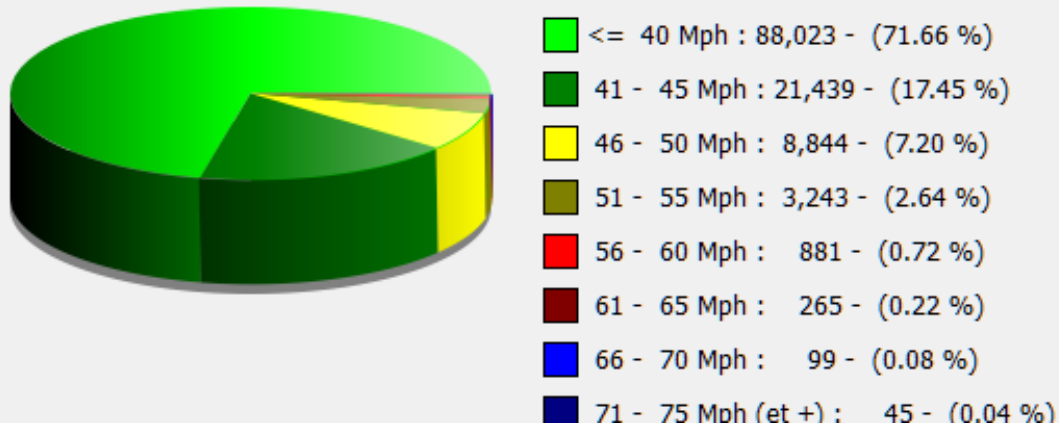

Élan Cité

DÉTECTER • INFORMER • SÉCURISER

Start date: Wednesday, February 16, 2022 4:00 PM
End date: Monday, May 23, 2022 11:00 AM

Location: North bound (solar powered sign)

Comments:

Incoming vehicles

	<= 40 Mph : 81,578 - (84.74 %)
	41 - 45 Mph : 8,953 - (9.30 %)
	46 - 50 Mph : 3,777 - (3.92 %)
	51 - 55 Mph : 1,378 - (1.43 %)
	56 - 60 Mph : 411 - (0.43 %)
	61 - 65 Mph : 104 - (0.11 %)
	66 - 70 Mph : 41 - (0.04 %)
	71 - 75 Mph (et +) : 23 - (0.02 %)

Start date: Wednesday, February 16, 2022 4:00 PM

End date: Monday, May 23, 2022 11:00 AM

Location: North bound (solar powered sign)

Comments:

Outgoing vehicles

Start date: Wednesday, February 16, 2022 4:00 PM
End date: Monday, May 23, 2022 11:00 AM