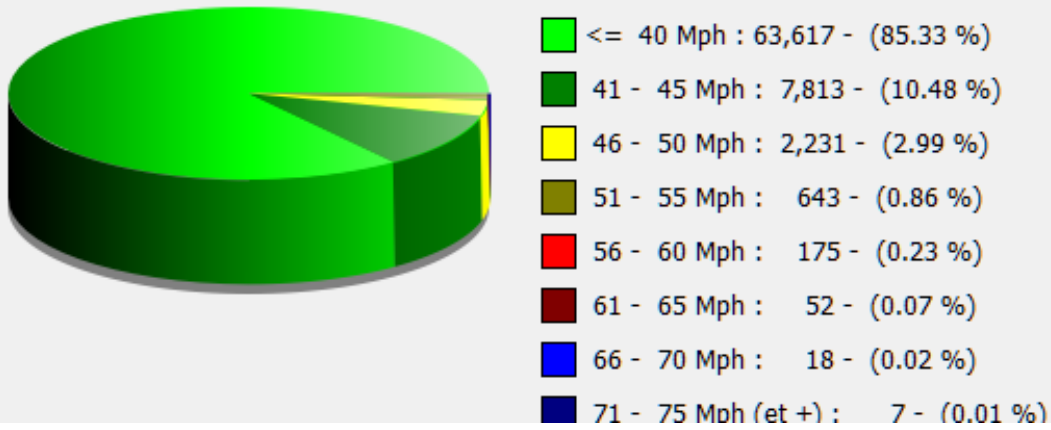

# Élan Cité

DÉTECTER • INFORMER • SÉCURISER

---

**Start date:** Thursday, February 17, 2022 12:00 AM  
**End date:** Friday, May 20, 2022 12:30 AM

**Location:** Southbound (not solarpowered)

**Comments:**

---

**Start date:** Thursday, February 17, 2022 12:00 AM

**End date:** Friday, May 20, 2022 12:30 AM

**Location:** Southbound (not solarpowered)

**Comments:**

### Outgoing vehicles

**Start date:** Thursday, February 17, 2022 12:00 AM

**End date:** Friday, May 20, 2022 12:30 AM

**Location:** Southbound (not solarpowered)

**Comments:**