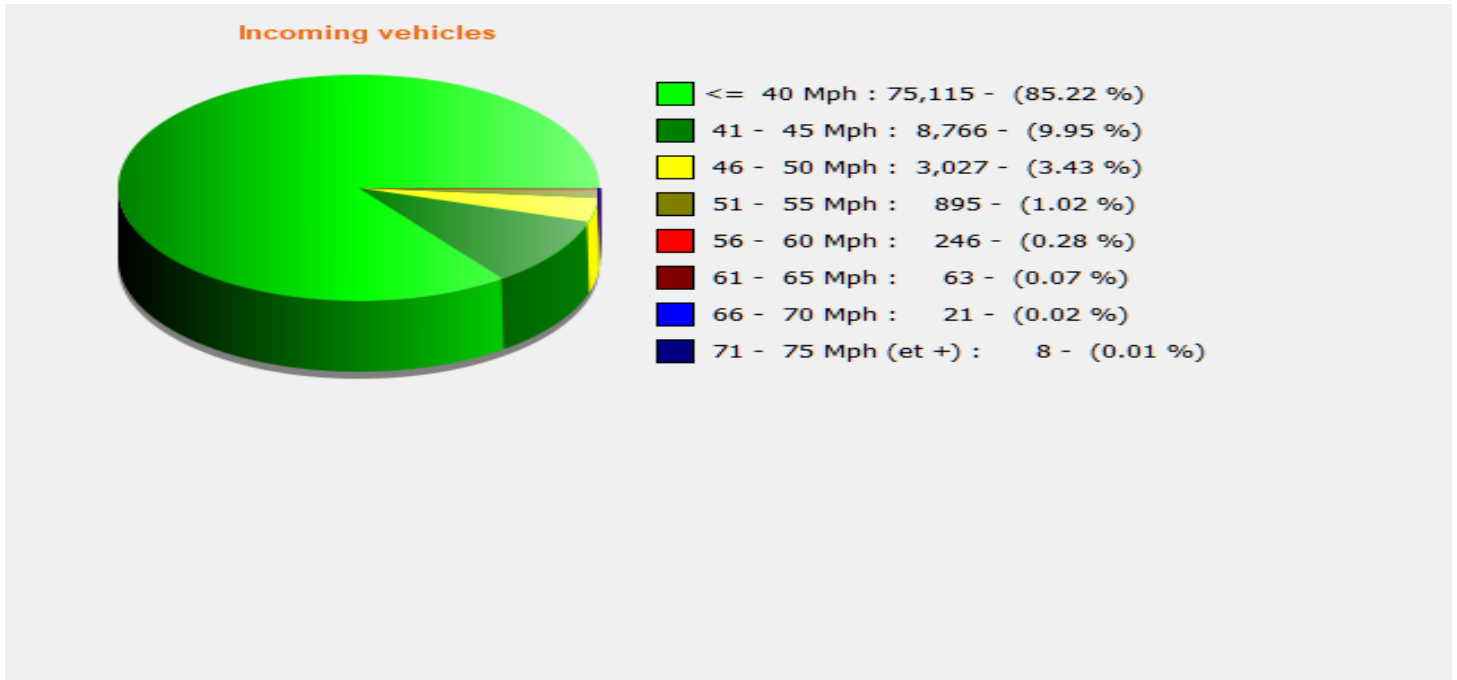

# Élan Cité

DÉTECTER • INFORMER • SÉCURISER

---

**Start date:** Thursday, February 17, 2022 12:00 AM  
**End date:** Friday, May 20, 2022 12:30 AM

**Location:** Southbound (not solarpowered)

**Comments:**

---

**Start date:** Thursday, February 17, 2022 12:00 AM

**End date:** Friday, May 20, 2022 12:30 AM

**Location:** Southbound (not solarpowered)

**Comments:**

### Outgoing vehicles

**Start date:** Thursday, February 17, 2022 12:00 AM

**End date:** Friday, May 20, 2022 12:30 AM

**Location:** Southbound (not solarpowered)

**Comments:**